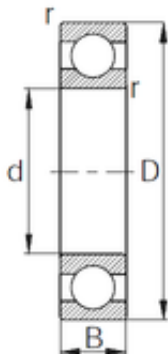

## LINEAR BEARINGS CO.,LTD

15 mm x 35 mm x 11 mm KBC 6202 deep groove ball bearings

Bearing No. 6202

Size	15x35x11 mm
Bore Diameter	15 mm
Outer Diameter	35 mm
Width	11 mm
d	15 mm
D	35 mm
B	11 mm
C	11 mm
r	0.6 mm
Weight	0.044 Kg
Basic dynamic load rating (C)	7,65 kN
Basic static load rating (C0)	3,7 kN
(Grease) Lubrication Speed	20000 r/min

6202 Bearing 2D drawings and 3D CAD models