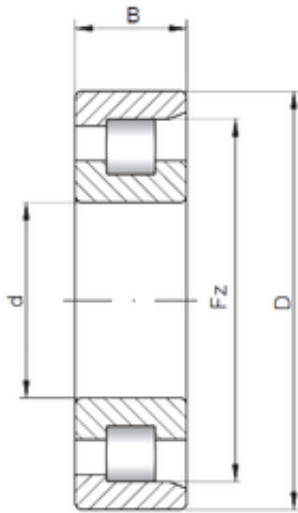

LINEAR BEARINGS CO.,LTD

170 mm x 310 mm x 86 mm Loyal NF2234 E cylindrical roller bearings

Bearing No. NF2234 E

Size	170x310x86 mm
Bore Diameter	170 mm
Outer Diameter	310 mm
Width	86 mm
d	170 mm
D	310 mm
Ew	281 mm
B	86 mm
C	86 mm
Weight	31,6 Kg
Basic dynamic load rating (C)	967 kN
Basic static load rating (C0)	1410 kN
(Grease) Lubrication Speed	1700 r/min

NF2234 E Bearing 2D drawings and 3D CAD models