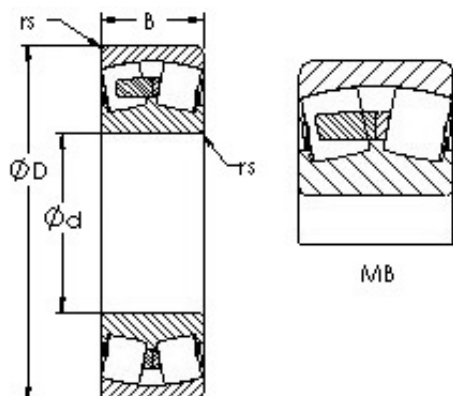

LINEAR BEARINGS CO.,LTD

AST 22234MB spherical roller bearings

Bearing No. 22234MB

Size	170x310x86 mm
Bore Diameter	170 mm
Outer Diameter	310 mm
Width	86 mm
Bearing Type	straight bore
Bore Dia (d)	170.0000
Outer Dia (D)	310.0000
Width (B)	86.0000
Radius (min) (rs)	4.000
Dynamic Load Rating (Cr)	1,080,000
Static Load Rating (Cor)	1,610,000
Max Speed (Grease) (X000 RPM)	1
Max Speed (Oil) (X000 RPM)	1
Weight (g)	28,490.00
Material	52100 Chrome steel, or equivalent

22234MB Bearing 2D drawings and 3D CAD models