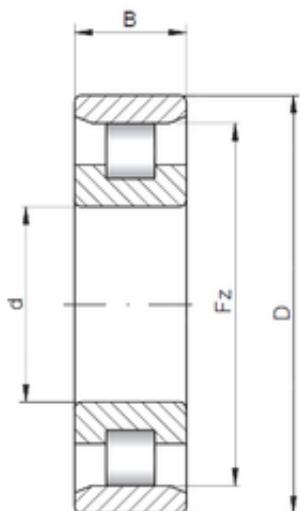

LINEAR BEARINGS CO.,LTD

170 mm x 310 mm x 86 mm Loyal N2234 E
cylindrical roller bearings

Bearing No. N2234 E

Size	170x310x86 mm
Bore Diameter	170 mm
Outer Diameter	310 mm
Width	86 mm
d	170 mm
D	310 mm
Ew	281 mm
B	86 mm
C	86 mm
Weight	29,2 Kg
Basic dynamic load rating (C)	967 kN
Basic static load rating (C0)	1410 kN
(Grease) Lubrication Speed	1700 r/min

N2234 E Bearing 2D drawings and 3D CAD models