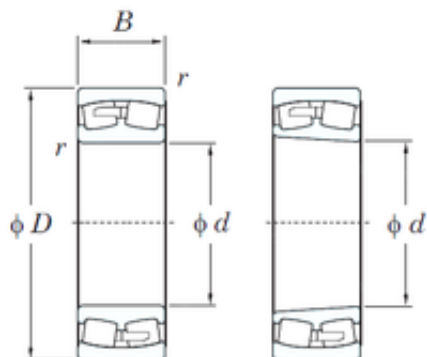

# LINEAR BEARINGS CO.,LTD

170 mm x 310 mm x 86 mm KOYO 22234R  
spherical roller bearings

Bearing No. 22234R

22234R Bearing 2D drawings and 3D CAD models

Size	170x310x86 mm
Bore Diameter	170 mm
Outer Diameter	310 mm
Width	86 mm
d	170 mm
D	310 mm
B	86 mm
C	86 mm
r min.	4 mm
da min.	188 mm
Da max.	292 mm
ra max.	3 mm
Weight	29 Kg
Basic dynamic load rating (C)	952 kN
Basic static load rating (C0)	1390 kN
(Grease) Lubrication Speed	1100 r/min
(Oil) Lubrication Speed	1500 r/min
Calculation factor (e)	0,29
Calculation factor (Y0)	2,24
Calculation factor (Y1)	2,29
Bearing No.	22234R
r(min)	4
Cr	1190
C0r	1390
Cu	141

## LINEAR BEARINGS CO.,LTD

Grease lub.	1100
Oil lub.	1500
da(min)	188
Da(max)	292
ra(max)	3
e	0.29
Y1	2.29
Y2	3.41
Y0	2.24
(Refer.)Mass(kg)	29.0