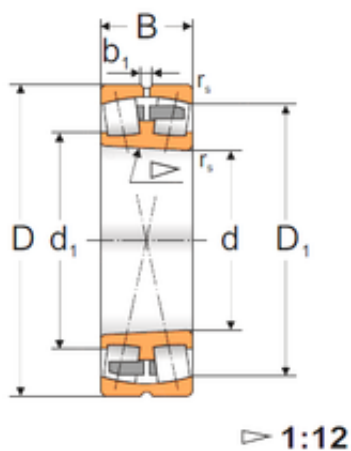

LINEAR BEARINGS CO.,LTD

170 mm x 310 mm x 86 mm Loyal 22234 ACKMBW33 spherical roller bearings

Bearing No. 22234 ACKMBW33

| | |
|-------------------------------|---------------|
| Size | 170x310x86 mm |
| Bore Diameter | 170 mm |
| Outer Diameter | 310 mm |
| Width | 86 mm |
| d | 170 mm |
| D | 310 mm |
| B | 86 mm |
| C | 86 mm |
| b1 | 16 mm |
| d1 | 210 mm |
| r5 min. | 4 mm |
| D1 | 268,5 mm |
| Weight | 27,91 Kg |
| Basic dynamic load rating (C) | 974 kN |
| Basic static load rating (C0) | 1420 kN |
| (Grease) Lubrication Speed | 1300 r/min |
| (Oil) Lubrication Speed | 1700 r/min |
| Calculation factor (e) | 0,3 |
| Calculation factor (Y0) | 2,21 |
| Calculation factor (Y1) | 2,27 |

22234 ACKMBW33 Bearing 2D drawings and 3D CAD models