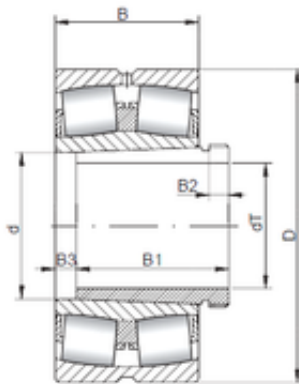

LINEAR BEARINGS CO.,LTD

170 mm x 310 mm x 86 mm ISO 22234
KCW33+AH3134 spherical roller bearings

Bearing No. 22234 KCW33+AH3134

Size	170x310x86 mm
Bore Diameter	170 mm
Outer Diameter	310 mm
Width	86 mm
d	170 mm
d1	150 mm
D	310 mm
B	86 mm
C	86 mm
B1	5 mm
B2	16 mm

22234 KCW33+AH3134 Bearing 2D drawings and 3D
CAD models