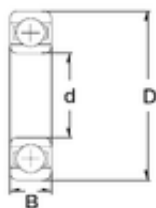

LINEAR BEARINGS CO.,LTD

17 mm x 35 mm x 10 mm ZEN 6003 deep groove ball bearings

Bearing No. 6003

Size	17x35x10 mm
Bore Diameter	17 mm
Outer Diameter	35 mm
Width	10 mm
d	17 mm
D	35 mm
B	10 mm
C	10 mm
Weight	0,041 Kg
Basic dynamic load rating (C)	6 kN
Basic static load rating (C0)	3,25 kN

6003 Bearing 2D drawings and 3D CAD models