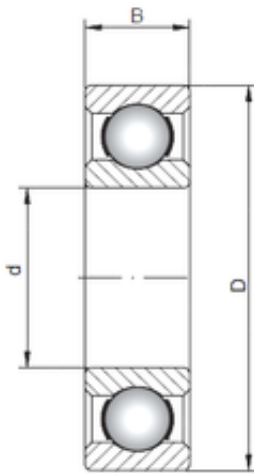

LINEAR BEARINGS CO.,LTD

17 mm x 35 mm x 10 mm ISO 6003 deep groove ball bearings

Bearing No. 6003

Size	17x35x10 mm
Bore Diameter	17 mm
Outer Diameter	35 mm
Width	10 mm
d	17 mm
D	35 mm
B	10 mm
C	10 mm

6003 Bearing 2D drawings and 3D CAD models