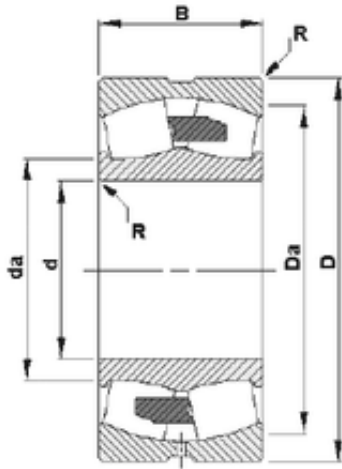

LINEAR BEARINGS CO.,LTD

240 mm x 400 mm x 160 mm Timken
24148YMB spherical roller bearings

Bearing No. 24148YMB

Size	240x400x160 mm
Bore Diameter	240 mm
Outer Diameter	400 mm
Width	160 mm
d	240 mm
D	400 mm
B	160 mm
C	160 mm
R	3 mm
Da	364 mm
da	271 mm

24148YMB Bearing 2D drawings and 3D CAD models