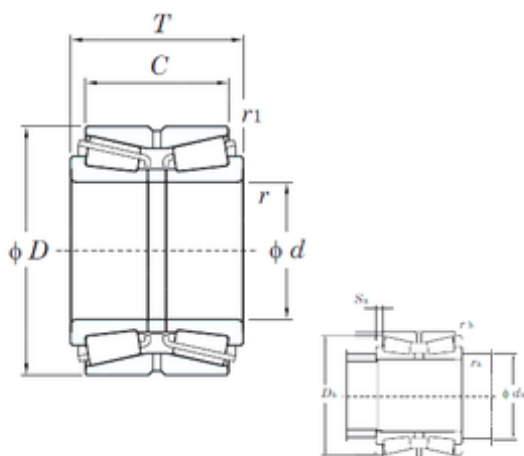

## KOYO 46348A tapered roller bearings

Bearing No. 46348A

Size	240x400x160 mm
Bore Diameter	240 mm
Outer Diameter	400 mm
Width	160 mm
d	240 mm
D	400 mm
T	160 mm
C	128 mm
r min.	5 mm
r1 min.	1,5 mm
da min.	262 mm
Da min	373 mm
ra max.	4 mm
rb max.	1,5 mm
Weight	76,2 Kg
Basic dynamic load rating (C)	1540 kN
Basic static load rating (C0)	3060 kN
(Grease) Lubrication Speed	630 r/min
(Oil) Lubrication Speed	850 r/min
Calculation factor (e)	0,35
Calculation factor (Y0)	1,91
Bearing No.	46348A
r(min)	5
r1(min)	1.5
Cr	1940
C0r	3060

46348A Bearing 2D drawings and 3D CAD models

## LINEAR BEARINGS CO.,LTD

Cu	162
Grease lub.	630
Oil lub.	850
da(min)	262
Da(min)	391.5
Sa(min)	16
ra(max)	4
rb(max)	1.5
e	0.35
Y2	1.95
Y3	2.90
Y0	1.91
(Refer.)Mass(kg)	76.2