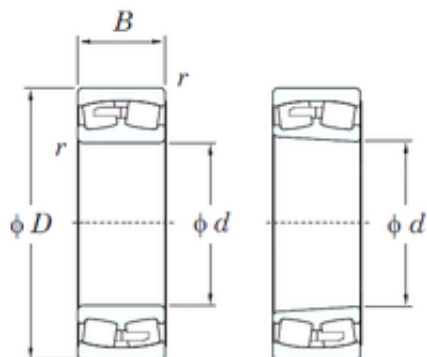

LINEAR BEARINGS CO.,LTD

240 mm x 400 mm x 160 mm KOYO 24148RK30 spherical roller bearings

Bearing No. 24148RK30

Size	240x400x160 mm
Bore Diameter	240 mm
Outer Diameter	400 mm
Width	160 mm
d	240 mm
D	400 mm
B	160 mm
C	160 mm
r min.	4 mm
da min.	258 mm
Da max.	382 mm
ra max.	3 mm
Weight	79 Kg
Basic dynamic load rating (C)	1970 kN
Basic static load rating (C0)	3500 kN
(Grease) Lubrication Speed	720 r/min
(Oil) Lubrication Speed	960 r/min
Calculation factor (e)	0,39
Calculation factor (Y0)	1,67
Calculation factor (Y1)	1,71

24148RK30 Bearing 2D drawings and 3D CAD models