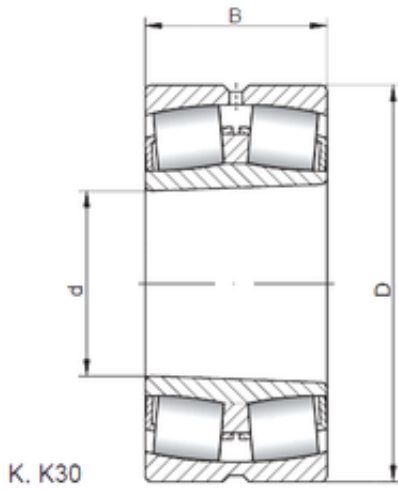

# LINEAR BEARINGS CO.,LTD

240 mm x 400 mm x 160 mm Loyal 24148 K30 CW33 spherical roller bearings

Bearing No. 24148 K30 CW33

24148 K30 CW33 Bearing 2D drawings and 3D CAD models

Size	240x400x160 mm
Bore Diameter	240 mm
Outer Diameter	400 mm
Width	160 mm
d	240 mm
D	400 mm
B	160 mm
C	160 mm
Weight	80,5 Kg
Basic dynamic load rating (C)	2100 kN
Basic static load rating (C0)	3900 kN
(Grease) Lubrication Speed	480 r/min