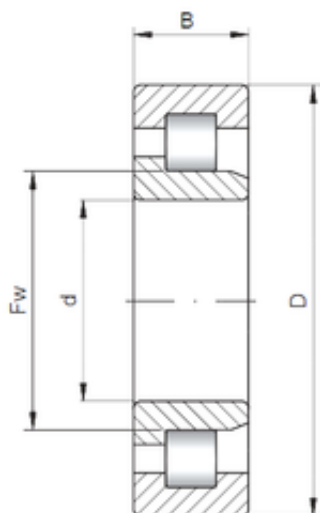

LINEAR BEARINGS CO.,LTD

30 mm x 90 mm x 23 mm Loyal NJ406
cylindrical roller bearings

Bearing No. NJ406

Size	30x90x23 mm
Bore Diameter	30 mm
Outer Diameter	90 mm
Width	23 mm
d	30 mm
Fw	45 mm
D	90 mm
B	23 mm
C	23 mm
Weight	0,773 Kg
Basic dynamic load rating (C)	62,8 kN
Basic static load rating (C0)	55 kN
(Grease) Lubrication Speed	7600 r/min

NJ406 Bearing 2D drawings and 3D CAD models